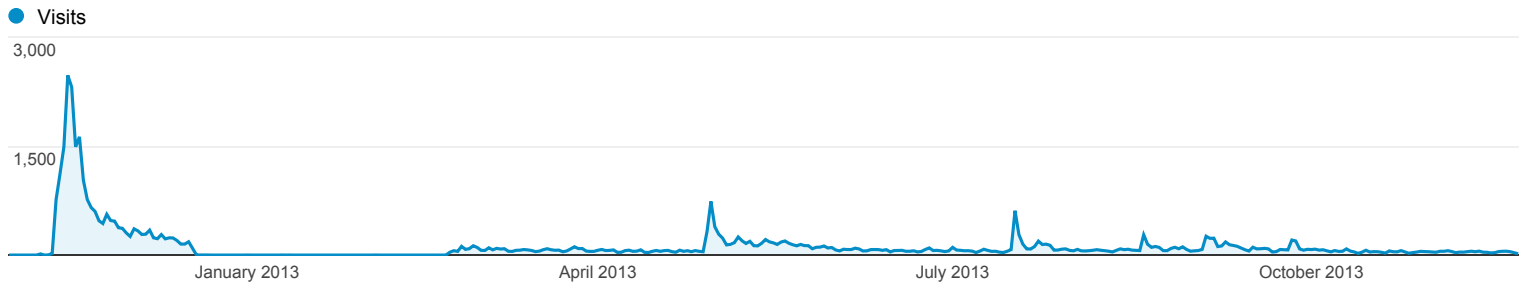

All Traffic

Nov 1, 2012 - Nov 23, 2013

All Visits
100.00%

Explorer

Summary

Source / Medium	Acquisition			Behavior			Conversions		
	Visits	% New Visits	New Visits	Bounce Rate	Pages / Visit	Avg. Visit Duration	Goal Conversion Rate	Goal Completions	Goal Value
	46,155 <small>% of Total: 100.00% (46,155)</small>	43.53% <small>Site Avg: 43.46% (0.15%)</small>	20,089 <small>% of Total: 100.15% (20,058)</small>	70.26% <small>Site Avg: 70.26% (0.00%)</small>	1.57 <small>Site Avg: 1.57 (0.00%)</small>	00:02:01 <small>Site Avg: 00:02:01 (0.00%)</small>	0.00% <small>Site Avg: 0.00% (0.00%)</small>	0 <small>% of Total: 0.00% (0)</small>	\$0.00 <small>% of Total: 0.00% (\$0.00)</small>
1. (direct) / (none)	16,095	43.70%	7,033	71.87%	1.56	00:01:52	0.00%	0	\$0.00
2. wattsupwiththat.com / referral	6,367	40.35%	2,569	71.65%	1.48	00:01:51	0.00%	0	\$0.00
3. google / organic	4,168	48.75%	2,032	69.15%	1.62	00:01:59	0.00%	0	\$0.00
4. judithcurry.com / referral	2,863	27.38%	784	80.72%	1.37	00:01:37	0.00%	0	\$0.00
5. realclimate.org / referral	2,679	51.33%	1,375	63.08%	1.64	00:03:07	0.00%	0	\$0.00
6. climategate.nl / referral	1,488	31.45%	468	61.96%	1.70	00:02:00	0.00%	0	\$0.00
7. ourchangingclimate.wordpress.com / referral	1,247	20.53%	256	68.48%	1.54	00:02:43	0.00%	0	\$0.00
8. t.co / referral	1,131	52.79%	597	78.16%	1.40	00:01:13	0.00%	0	\$0.00
9. bishophill.squarespace.com / referral	1,043	53.40%	557	77.09%	1.48	00:02:31	0.00%	0	\$0.00
10. bishop-hill.net / referral	683	40.41%	276	72.62%	1.73	00:03:42	0.00%	0	\$0.00
11. staatvanhetklimaat.nl / referral	595	11.76%	70	53.28%	2.23	00:03:11	0.00%	0	\$0.00
12. scienceblogs.com / referral	568	25.88%	147	46.83%	1.79	00:02:10	0.00%	0	\$0.00
13. neven1.typepad.com / referral	555	44.86%	249	52.97%	1.78	00:02:55	0.00%	0	\$0.00
14. theclimatescam.se / referral	439	58.09%	255	76.31%	1.50	00:01:58	0.00%	0	\$0.00
15. pbl.nl / referral	409	49.14%	201	58.19%	1.91	00:02:12	0.00%	0	\$0.00
16. kaltesonne.de / referral	345	50.14%	173	64.06%	1.90	00:02:59	0.00%	0	\$0.00
17. volkskrant.nl / referral	319	61.13%	195	65.52%	1.81	00:01:28	0.00%	0	\$0.00